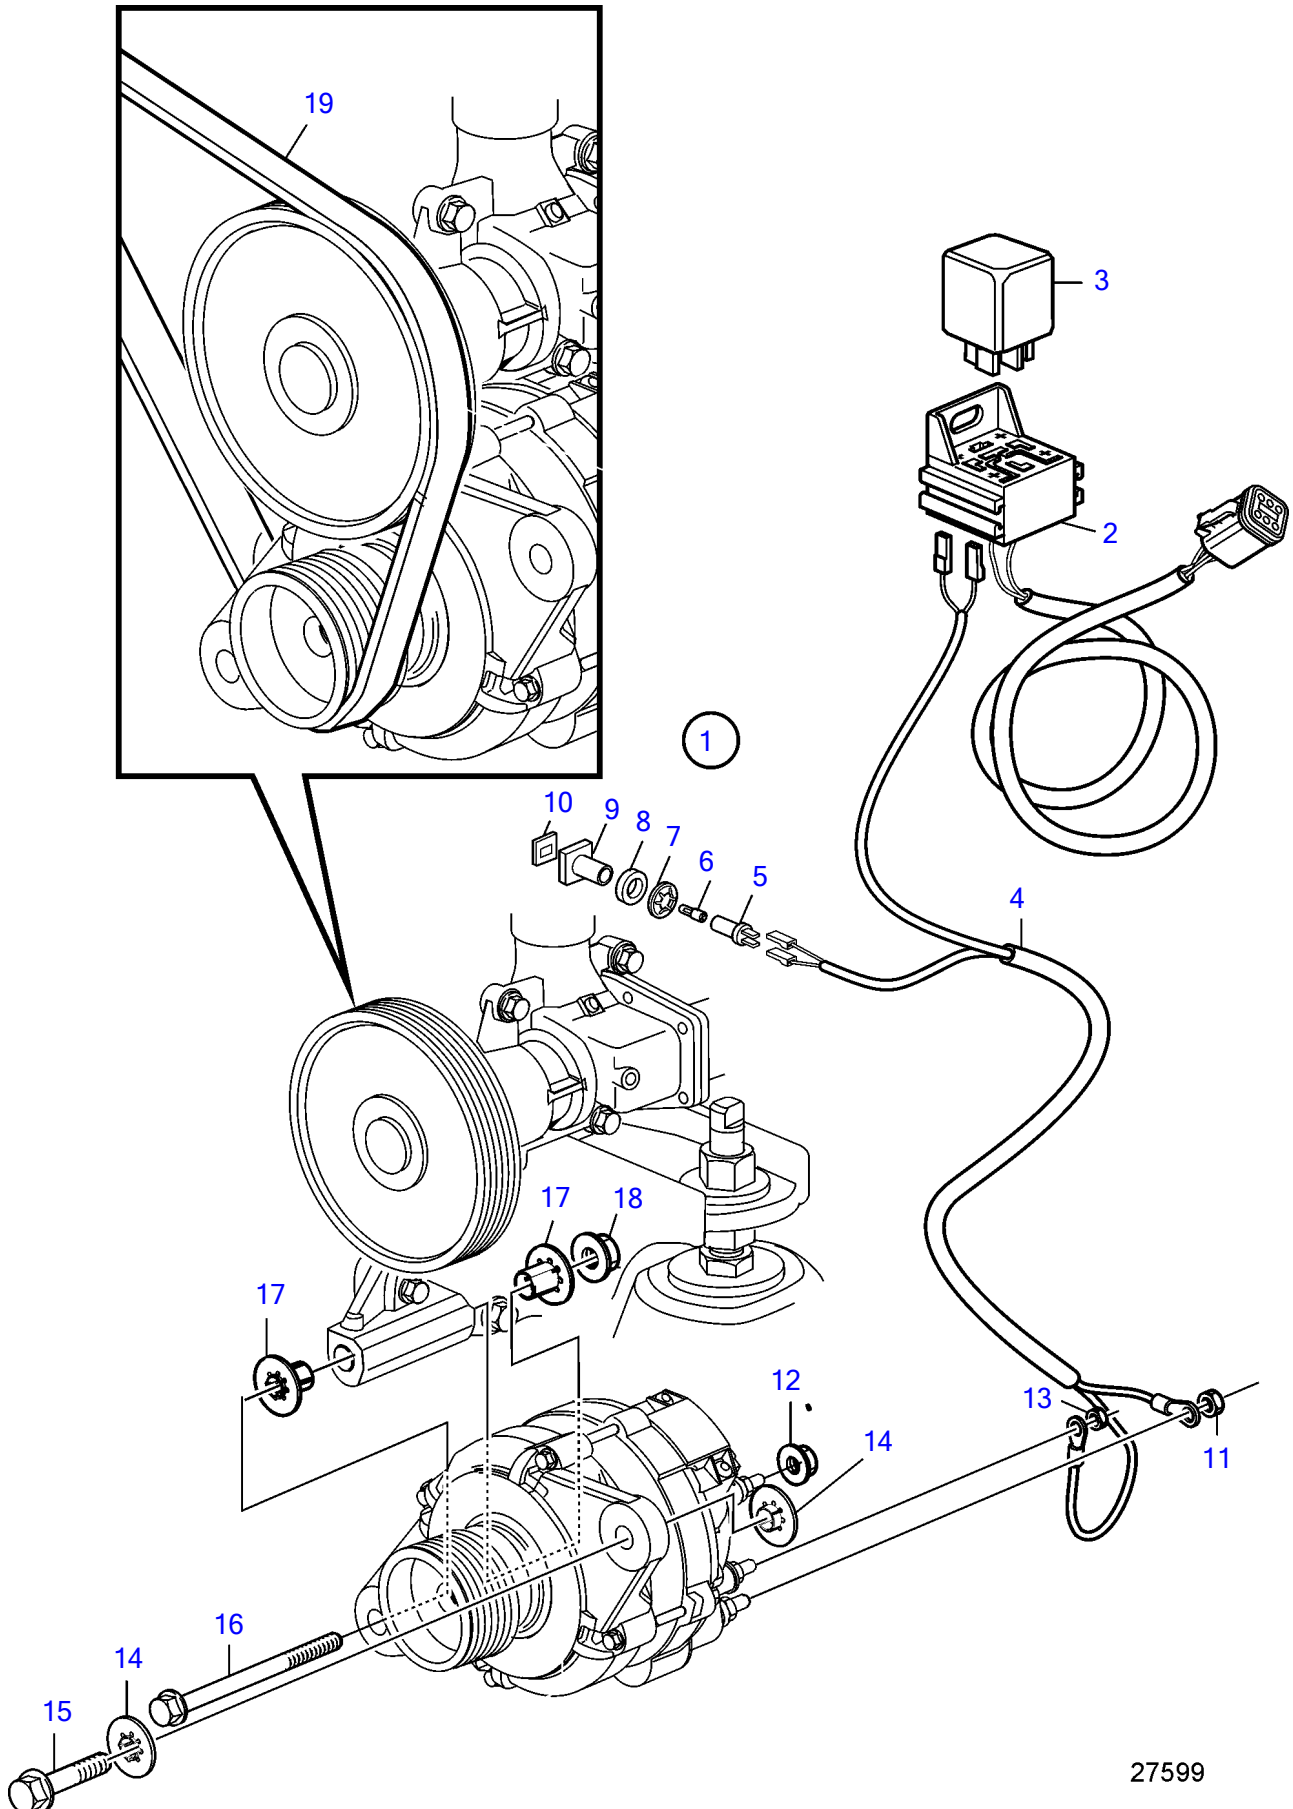

D4-180I-B, D4-180I-C, D4-180I-D, D4-180I-E, D4-210A-A, D4-225A-B, D4-210I-A, D4-210I-B, D4-225I-B, D4-225A-C, D4-225A-D, D4-225I-C, D4-225I-D, D4-260A-A, D4-260A-B, D4-260A-C, D4-260A-D, D4-260D-B, D4-260D-C, D4-260D-D, D4-260I-A, D4-260I-B, D4-260I-C, D4-260I-D, D4-300A-A, D4-300A-C, D4-300A-D, D4-300D-A, D4-300D-C, D4-300I-A, D4-300I-C, D4-300I-D, D4-225A-E, D4-225I-E, D4-260A-E, D4-260D-E, D4-260I-E, D4-300A-E, D4-300D-E, D4-300D-D, D4-300I-E

27599

D4-180I-B, D4-180I-C, D4-180I-D, D4-180I-E, D4-210A-A, D4-225A-B, D4-210I-A, D4-210I-B, D4-225I-B, D4-225A-C, D4-225A-D, D4-225I-C, D4-225I-D, D4-260A-A, D4-260A-B, D4-260A-C, D4-260A-D, D4-260D-B, D4-260D-C, D4-260D-D, D4-260I-A, D4-260I-B, D4-260I-C, D4-260I-D, D4-300A-A, D4-300A-C, D4-300A-D, D4-300D-A, D4-300D-C, D4-300I-A, D4-300I-C, D4-300I-D, D4-225A-E, D4-225I-E, D4-260A-E, D4-260D-E, D4-260I-E, D4-300A-E, D4-300D-E, D4-300D-D, D4-300I-E

REF	PART NO.	QTY	DESCRIPTION	NOTES
1	22448959	1	Alternator kit	Y-split, multisensor
2	21427463	1	• Cable	
3	21400091	1	• Relay	12V
4	21700777	1	• Wiring harness	
5	808175	1	• Lamp socket	
6	19923	1	• Bulb	12V
	182059	1	• Bulb	24V
7	967583	1	• Retainer	
8	829714	1	• Sealing ring	
9	838455	1	• Retainer	
10	838457	1	• Symbol strip	
11	983712	1	• Hexagon nut	
12	983714	1	• Hexagon nut	
13	983715	1	• Hexagon nut	
14	3589369	2	• Insulating bushing	
15	946470	1	• Flange screw	
16	979935	1	• Flange screw	
17	3589388	2	• Insulating bushing	
18	983717	1	• Hexagon nut	
19	21407028	1	• V-ribbed belt	